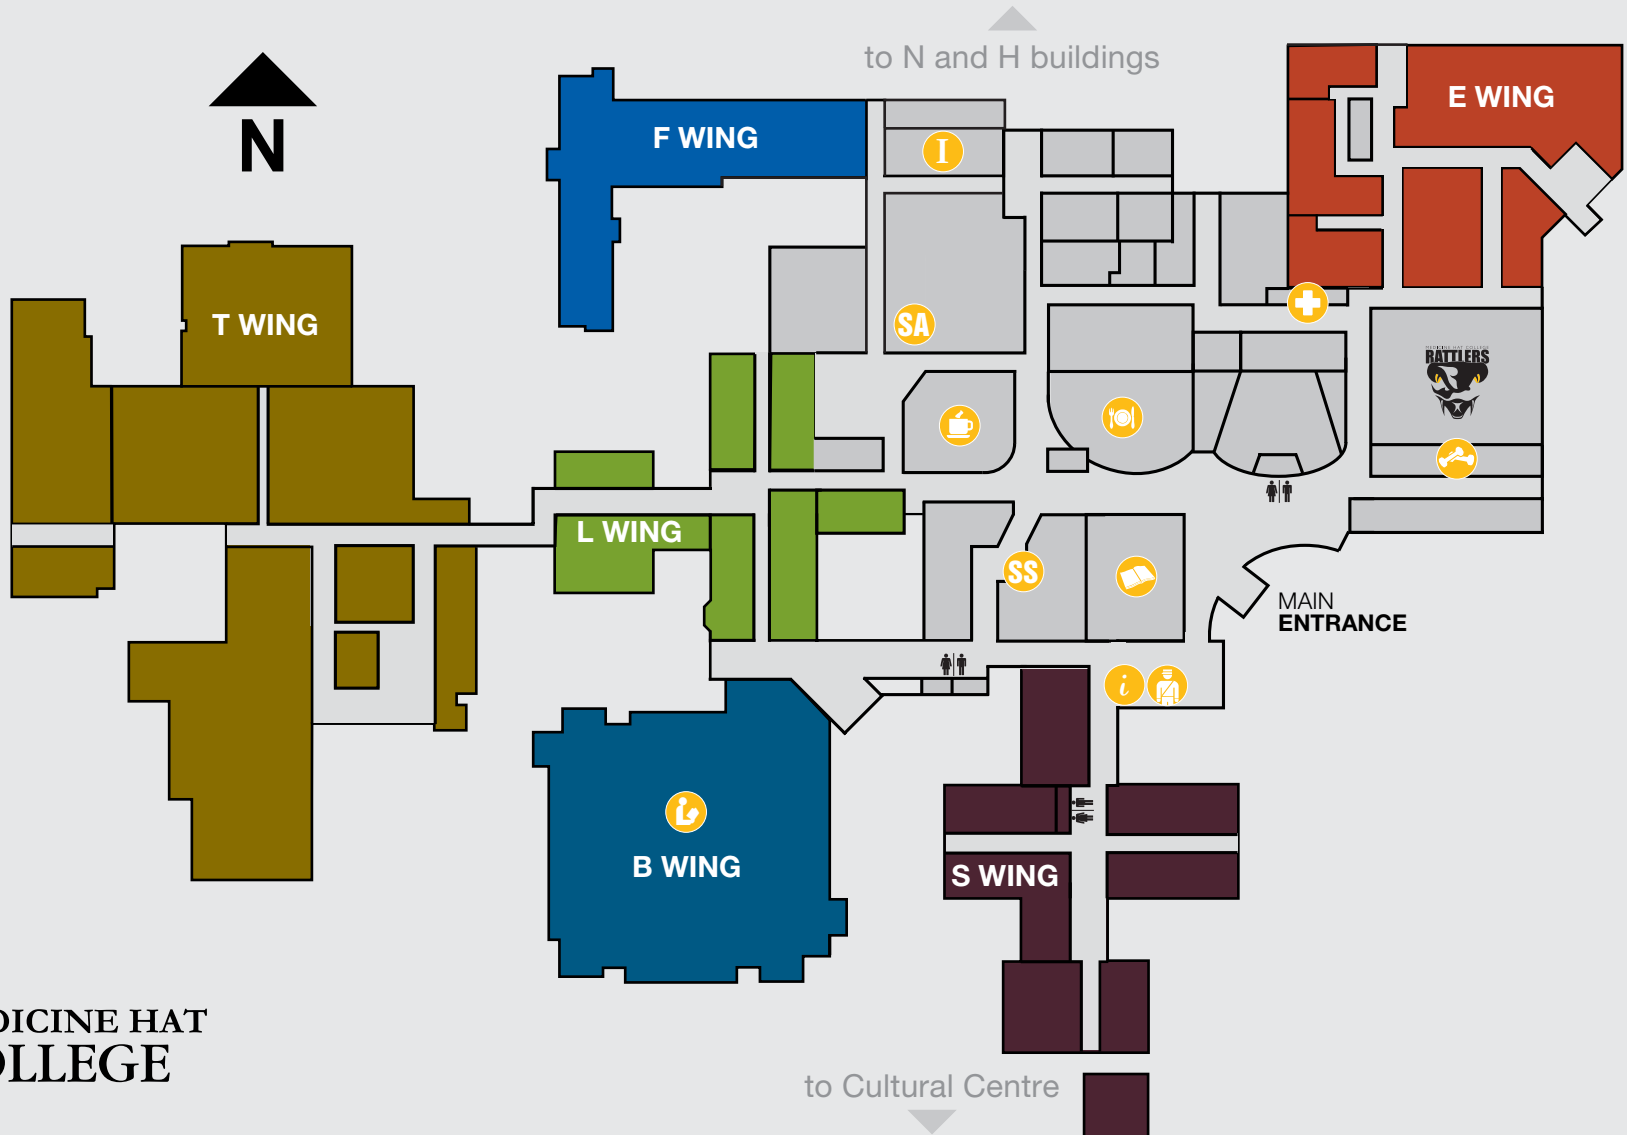

## ACADEMIC DIVISIONS

<b>B Wing</b>	Division of Adult Development
<b>S Wing</b>	Division of Arts
<b>F Wing</b>	Division of Business
<b>E Wing</b>	Division of Health Studies
<b>L Wing</b>	Division of Science
<b>T Wing</b>	Department of Trades

## CAMPUS SERVICES

 Bookstore	 Gymnasium	 International Ed.	 Student Services
 Cafeteria	 Medical Services	 Student Assoc.	 Vera Bracken Library
 Coffee Shop	 Information Desk	 Security	 Weight Room

MEDICINE HAT  
COLLEGE