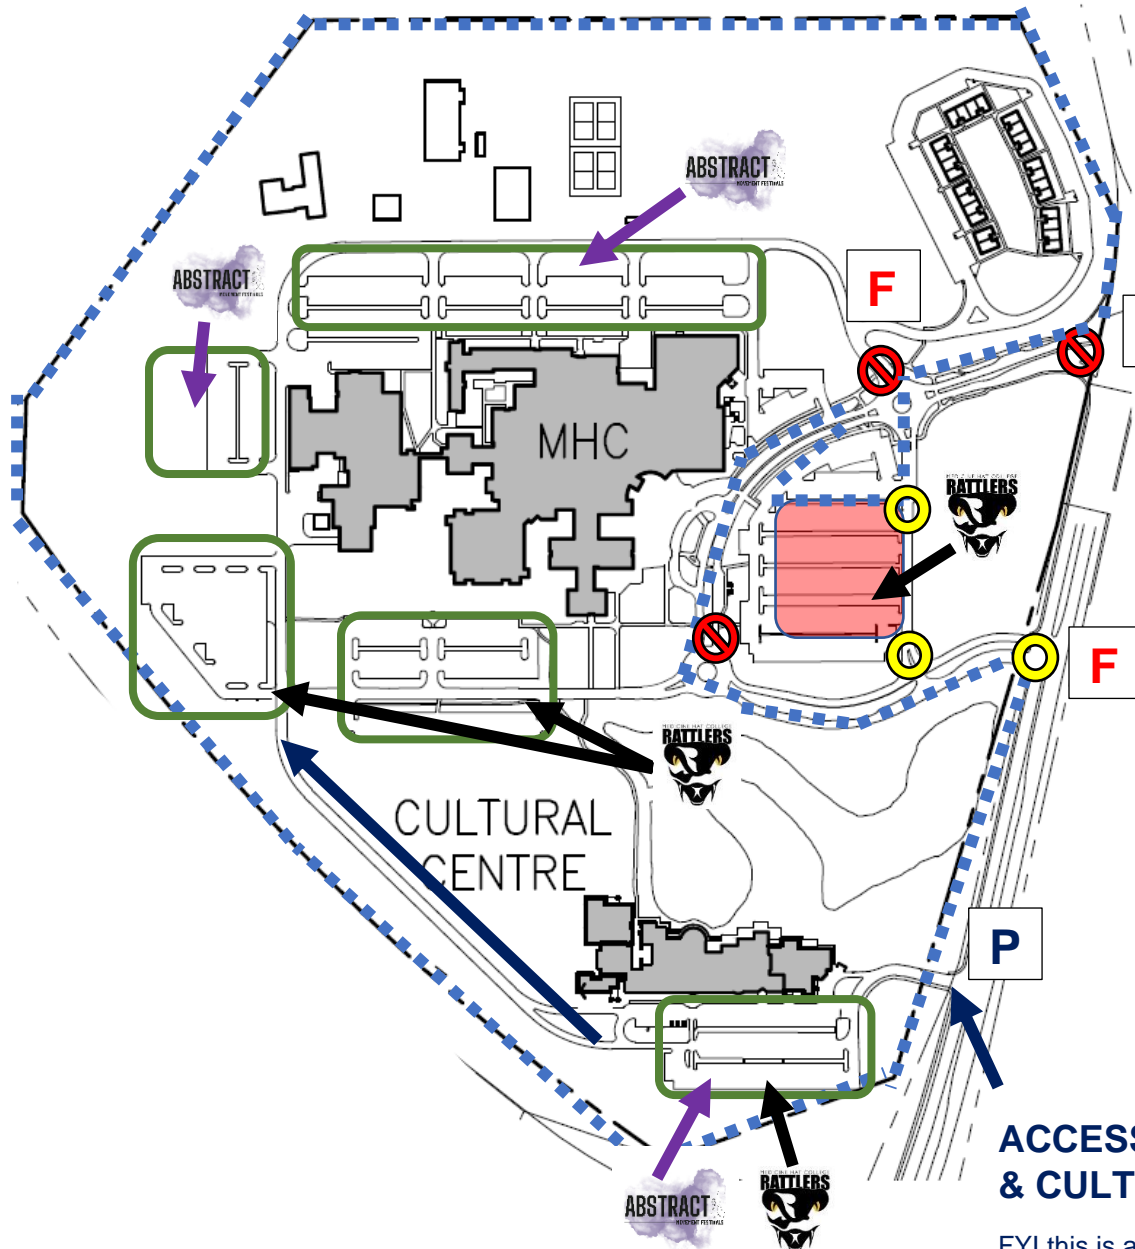

# ROAD CLOSURE & PARKING INFORMATION

Rattler Run 2023 – Saturday, April 29

This document only provides details on road closures and parking access during the April 29<sup>th</sup> Rattler Run. The closures will be in effect from approximately 7am to 2pm. For access to campus facilities, please use the Cultural Centre entrance. The Cultural Centre entrance will be controlled by traffic police officers from 10 AM – 11:30 AM who will be directing traffic and runners. During the race, expect delays of up to 30 minutes between 10:30 AM and 11 AM where you may not be able to enter or leave college property. Plan to be parked on campus well before 10:30 AM and do not plan to leave the campus parking lots between 10:30 AM – 11 AM

Full details about the event, including full course information, can be found at: <http://rattlerun.ca>.

Any road or parking concerns on the day of the race can be reported to Security at 403-878-2902.

## Legend:

-  = No Access / Road Barrier in Place
-  = Temporary Closure (10:15am to 11:15am)
-  = Race Area at MHC
-  = Parking Lot Open
-  = Closed Parking Lot (10:15am to 11:15am)
- F** = Flagger
- P** = Police

## ACCESS TO MHC CAMPUS & CULTURAL CENTRE

FYI this is a runner crossing that will have a police officer. Expect delays.