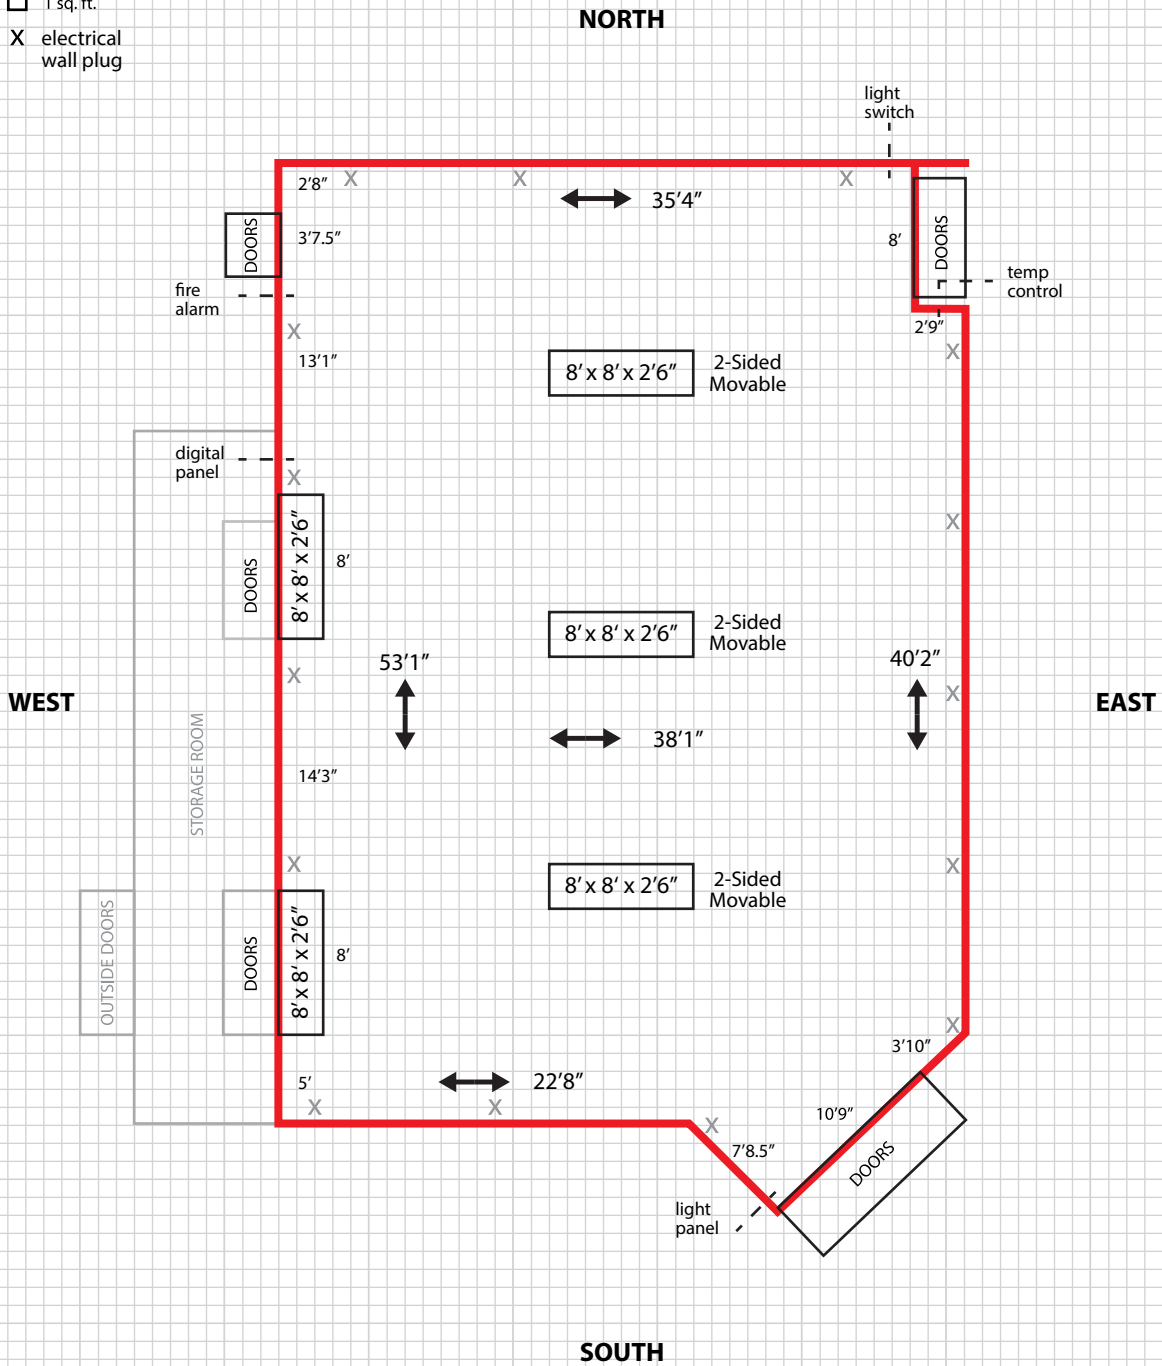

One on One Gallery

West Wall - 53'1"
East Wall - 40'2"

North Wall - 35'4"
South Wall - 22'8"

7 - 8' x 8' x 2'6" 2-Sided Movable
11 - 20" x 20" x 37" h Pedestals - White
8 - 16" x 16" x 36" h Pedestals - White

1 - 24" x 24" x 41" h Pedestal - White
1 - 20" x 40" x 37" h Pedestal - White
17 - clear plexi cubes - various sizes

One on One Gallery

- 1 sq. ft.
- X electrical wall plug

West Wall - 53'1"
East Wall - 40'2"

North Wall - 35'4"
South Wall - 22'8"

7 - 8' x 8' x 2'6" 2-Sided Movable
11 - 20" x 20" x 37" h Pedestals - White
8 - 16" x 16" x 36" h Pedestals - White

1 - 24" x 24" x 41" h Pedestal - White
1 - 20" x 40" x 37" h Pedestal - White
17 - clear plexi cubes - various sizes