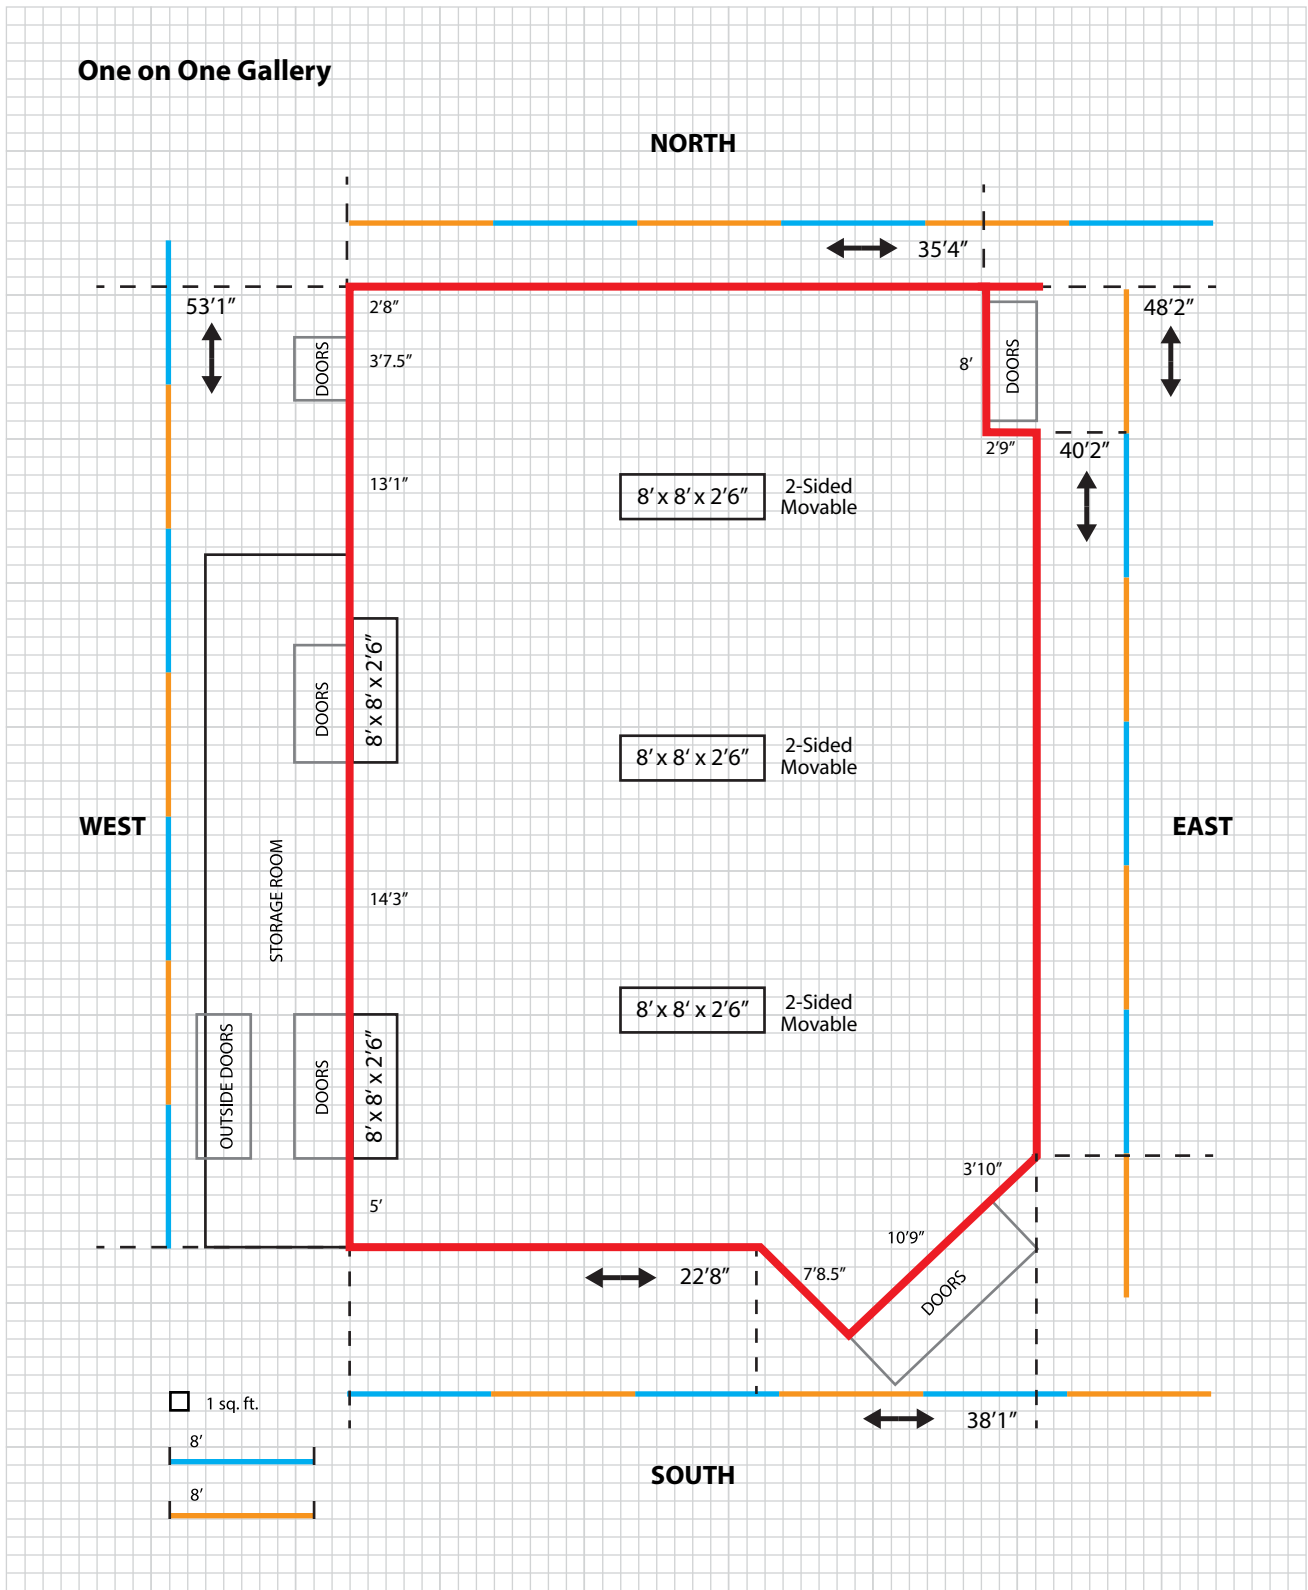

One on One Gallery

West Wall - 53'1"
East Wall - 40'2"

North Wall - 35'4"
South Wall - 22'8"

7 - 8' x 8' x 2'6" 2-Sided Movable
11 - 20" x 20" x 37" h Pedestals - White
8 - 16" x 16" x 36" h Pedestals - White

1 - 24" x 24" x 41" h Pedestal - White
1 - 20" x 40" x 37" h Pedestal - White
17 - clear plexi cubes - various sizes

One on One Gallery

- 1 sq. ft.
- X electrical wall plug

West Wall - 53'1"
East Wall - 40'2"

North Wall - 35'4"
South Wall - 22'8"

7 - 8' x 8' x 2'6" 2-Sided Movable
11 - 20" x 20" x 37" h Pedestals - White
8 - 16" x 16" x 36" h Pedestals - White

1 - 24" x 24" x 41" h Pedestal - White
1 - 20" x 40" x 37" h Pedestal - White
17 - clear plexi cubes - various sizes