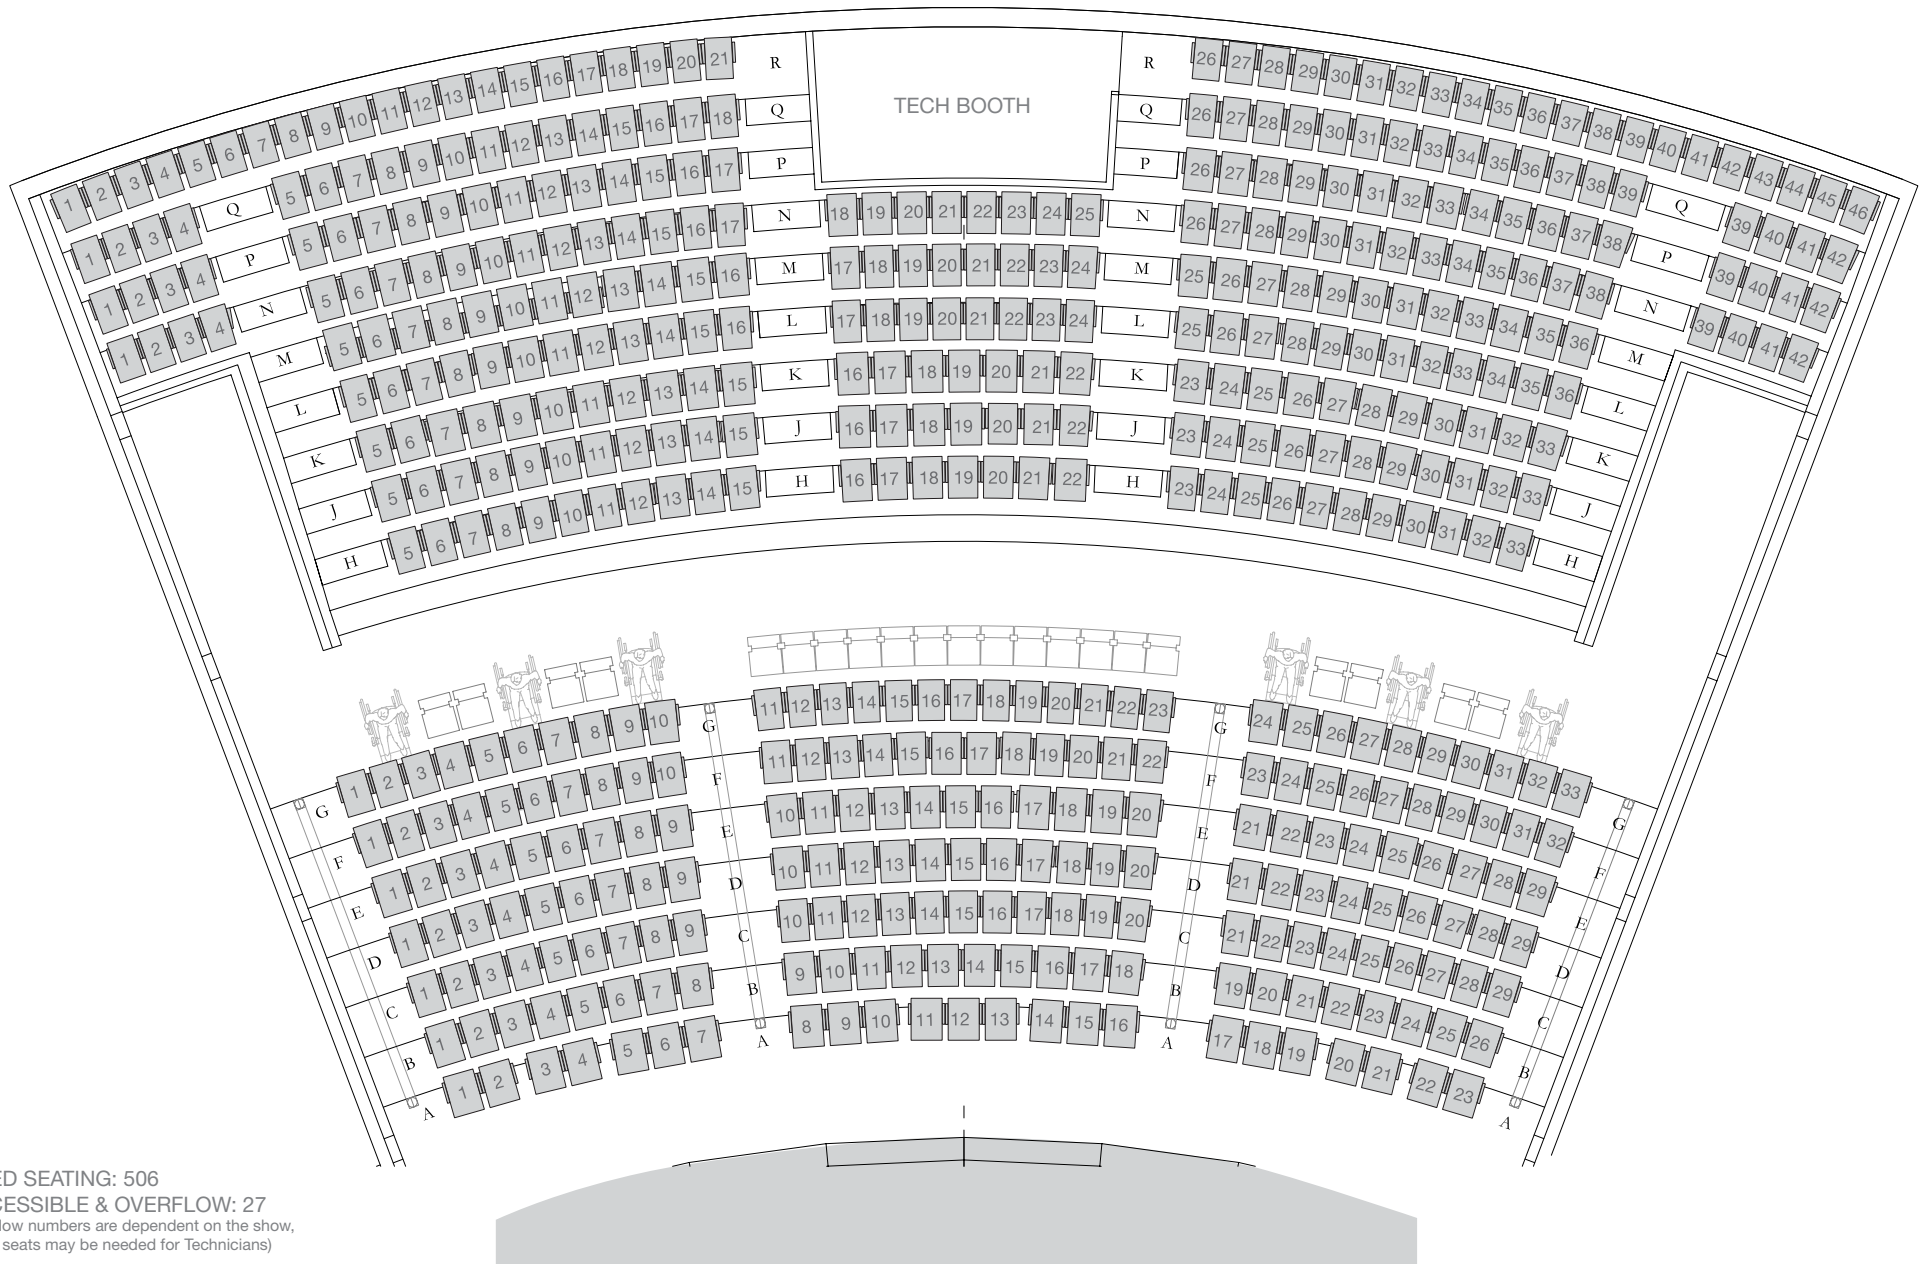

THEATRE SEATING

FIXED SEATING: 506
ACCESSIBLE & OVERFLOW: 27
(overflow numbers are dependent on the show,
some seats may be needed for Technicians)