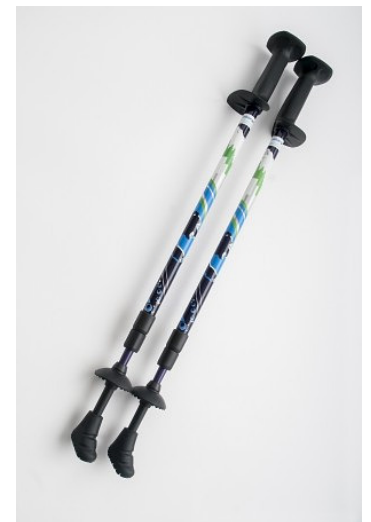

Tone your Core - Improve Posture - Burn Calories - De-stress Knees & Hips

Urban Poling

4Life pink poles: \$100
(2% to breast cancer research)

Series 300 blue poles:
\$100

**Multi-set
discounts
available!**

Activator: \$100
(designed for
rehab with bell
tips)

Spirit Poles:
\$120
(2% to the
National
Aboriginal
Diabetes
Association
1% to the
Canadian
Diabetes
Association)

Adventure: \$120
(collapse for the
traveller)